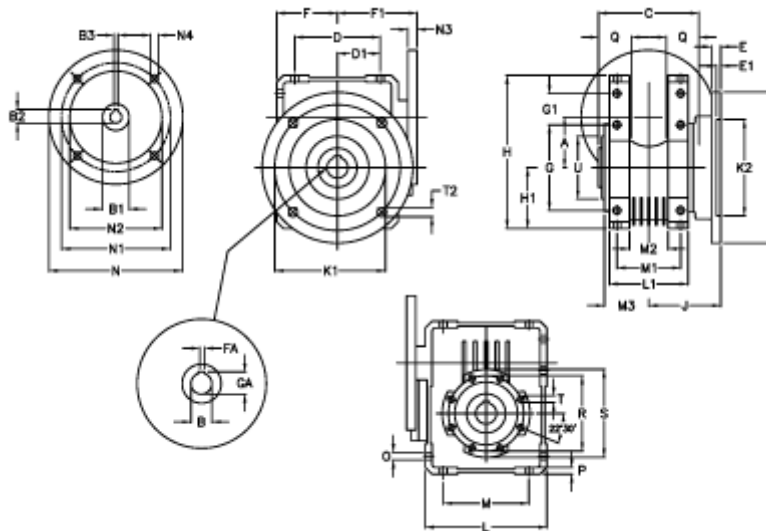

Article number: 392211005654116

Description: Worm Gear with Torque Limiter
W110 L1-UFC-56-P100 B14

Measures

A = 110.10	E = 20	H = 308.0	M = 184	N4 = 13	U = 130
B = 42	E1 = 12	H1 = 125.0	M1 = 115	O = 14.0	
B1 E7 = 28	F = 125	J = 131.5	M2 = 69	P = 14	
B2 = 31.3	F1 = 151	K = 280	M3 = 73.0	Q = 45	
B3 H9 = 8	FA = 12	K1 = 230	N = 160	R = 165	
C = 155	G = 184	K2 = 170	N1 = 130	S = 200	
D = 174.0	G1 = 58.0	L = 250	N2 = 110	T = M12x19	
D1 = 82.0	GA = 45.3	L1 = 143	N3 = 13.0	T2 = 13.0	